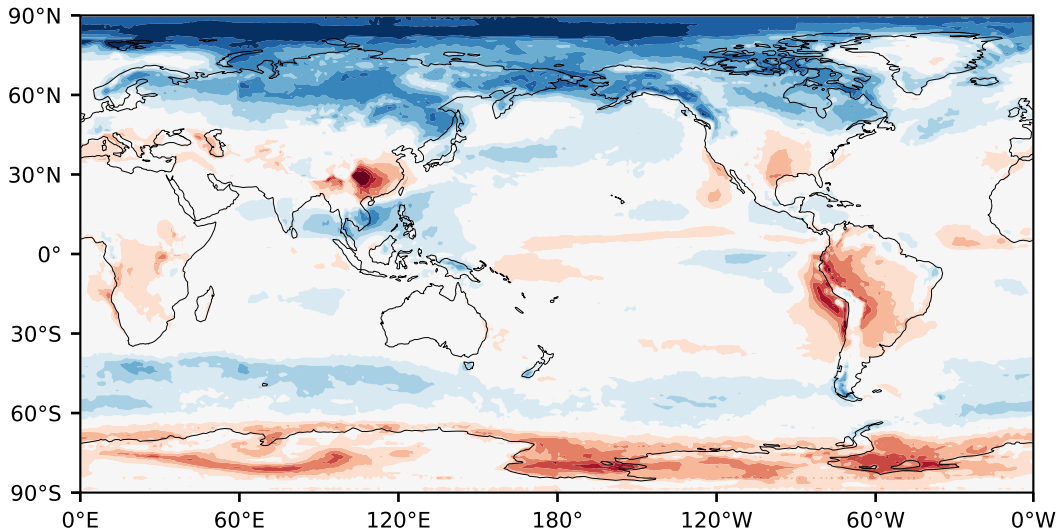

# Model - Observations

Max 40.80  
Mean 1.59  
Min -42.37

RMSE 8.14  
CORR 0.89