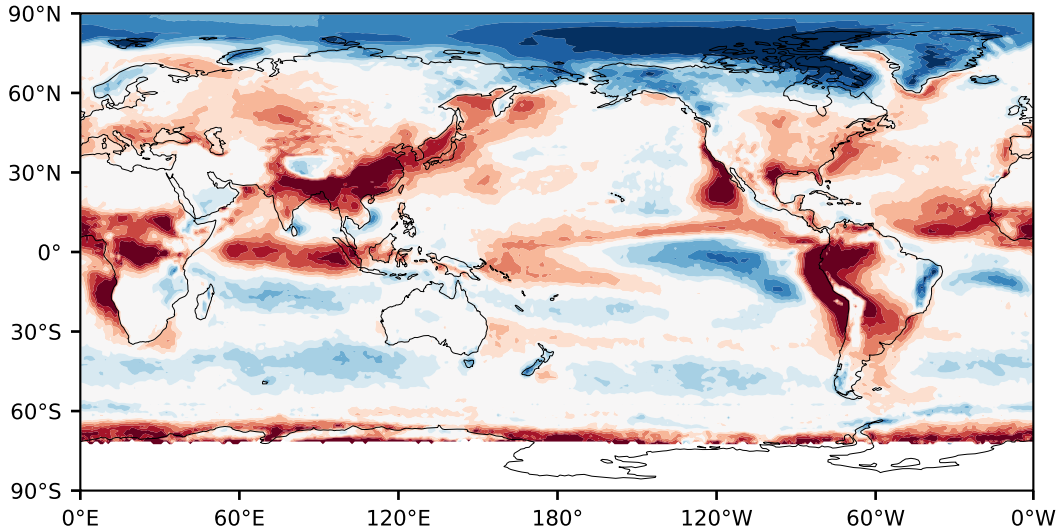

Model - Observations

Max 52.76
Mean -3.22
Min -91.23

RMSE 13.29
CORR 0.85