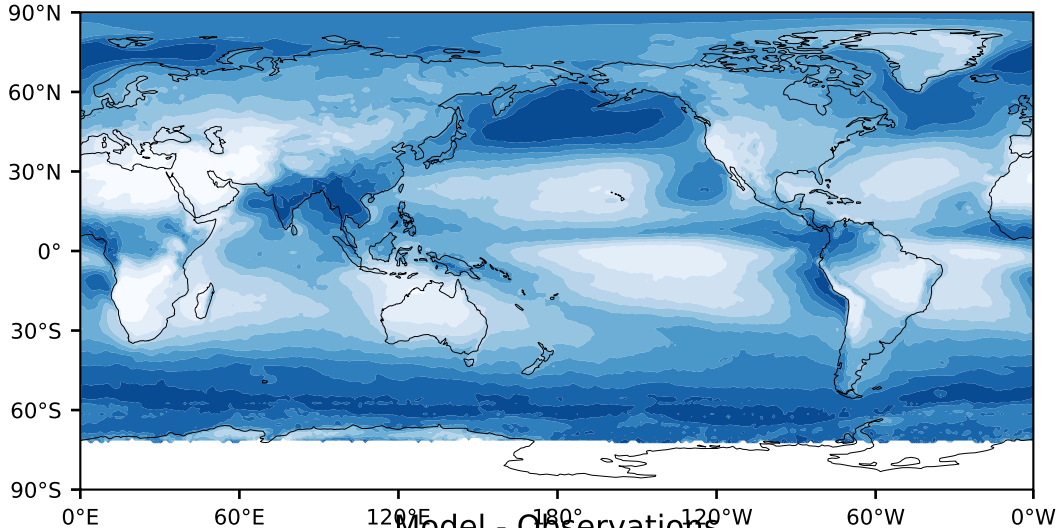

MODIS Simulator (None)

%

Max 100.00
Mean 47.81
Min 0.00

Model - Observations

95.0
85.0
75.0
65.0
55.0
45.0
35.0
25.0
15.0
5.0