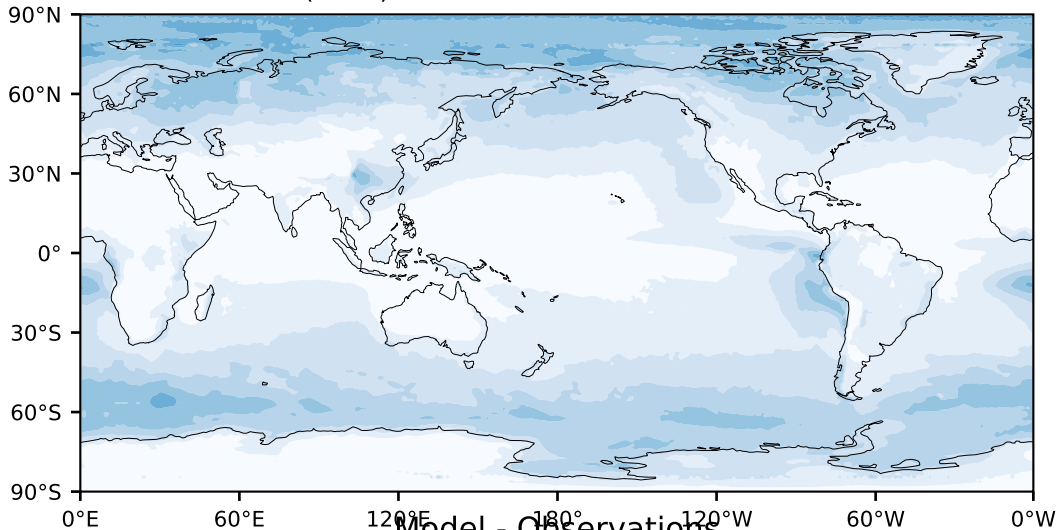

MODIS Simulator (None)

%

Max 75.46
Mean 13.17
Min 0.01

Model - Observations

95.0
85.0
75.0
65.0
55.0
45.0
35.0
25.0
15.0
5.0