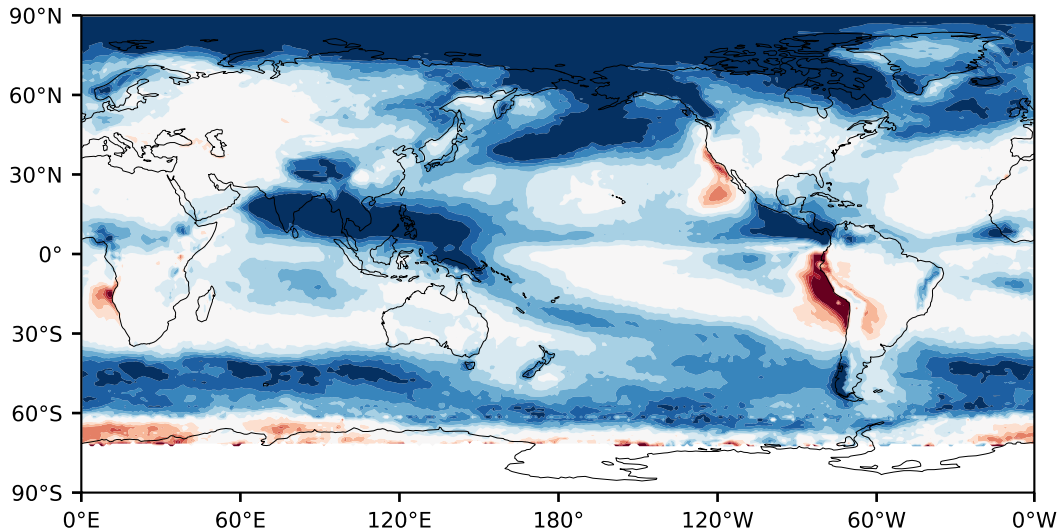

# Model - Observations

Max 63.70  
Mean 12.52  
Min -98.72

RMSE 17.71  
CORR 0.73