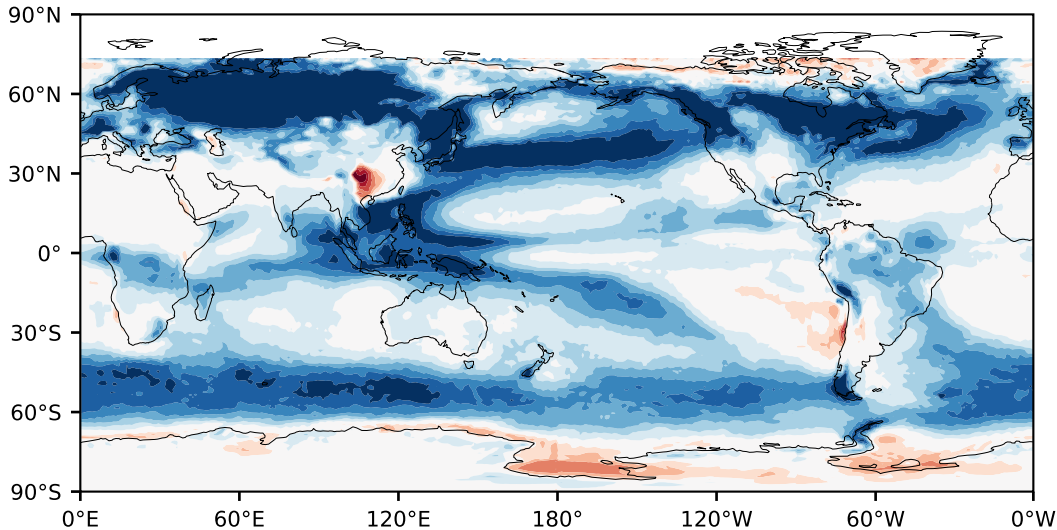

# Model - Observations

Max 69.79  
Mean 13.05  
Min -41.47

RMSE 17.86  
CORR 0.78