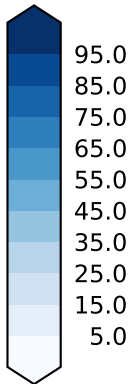

MODIS Simulator (None)

%

Max 64.58
Mean 13.36
Min 0.00

Model - Observations