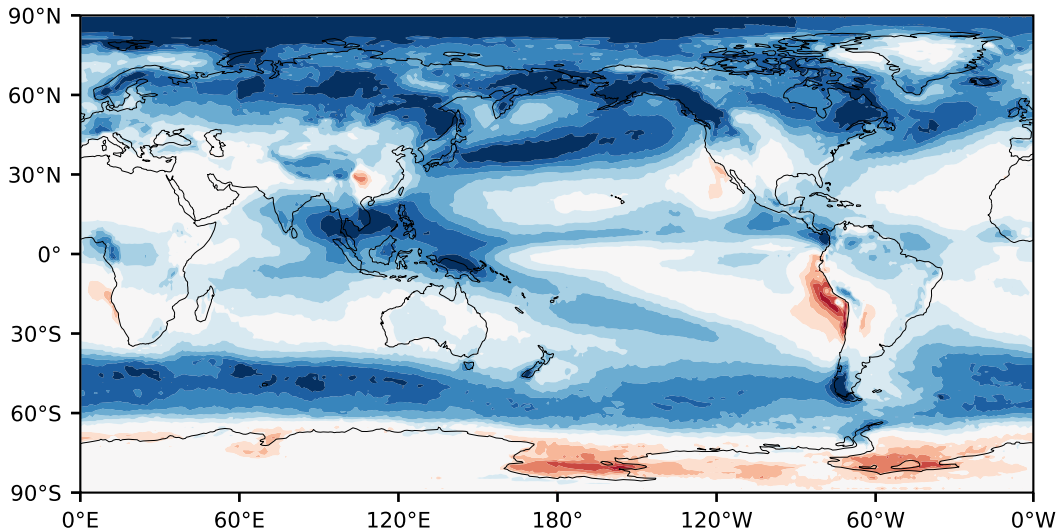

Model - Observations

Max 48.24
Mean 12.18
Min -40.09

RMSE 15.80
CORR 0.82