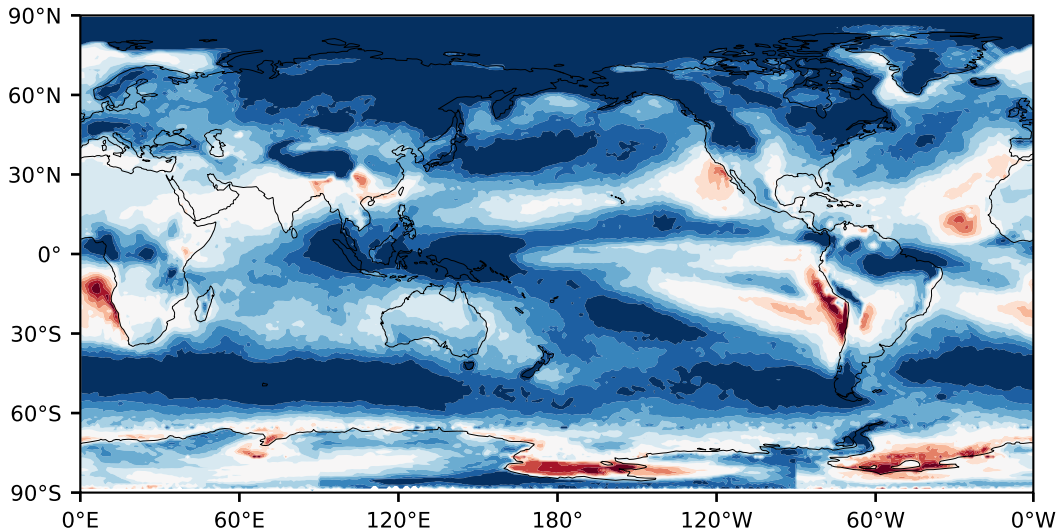

# Model - Observations

Max 65.65  
Mean 18.56  
Min -63.54

RMSE 22.93  
CORR 0.84