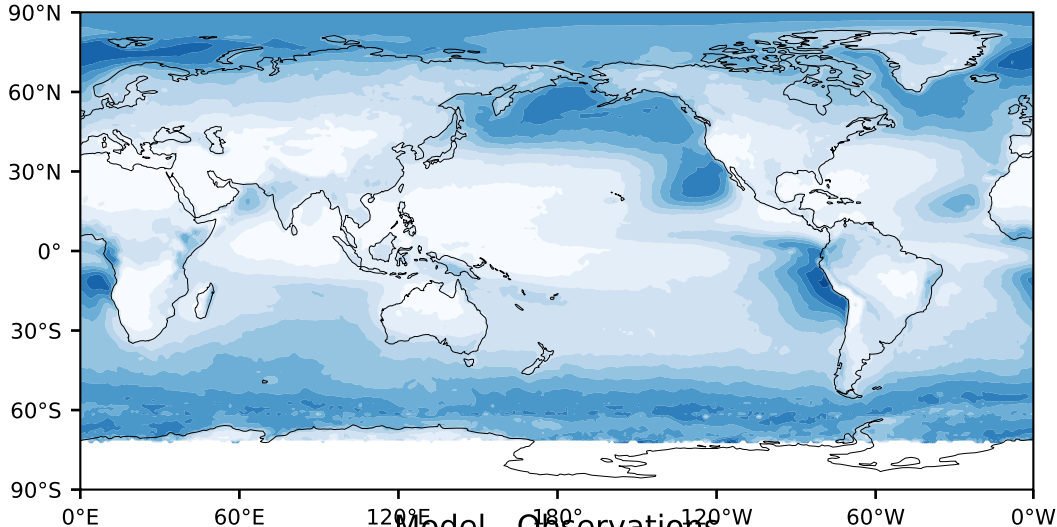

MODIS Simulator (None)

%

Max 100.00
Mean 26.54
Min 0.00

Model - Observations

95.0
85.0
75.0
65.0
55.0
45.0
35.0
25.0
15.0
5.0