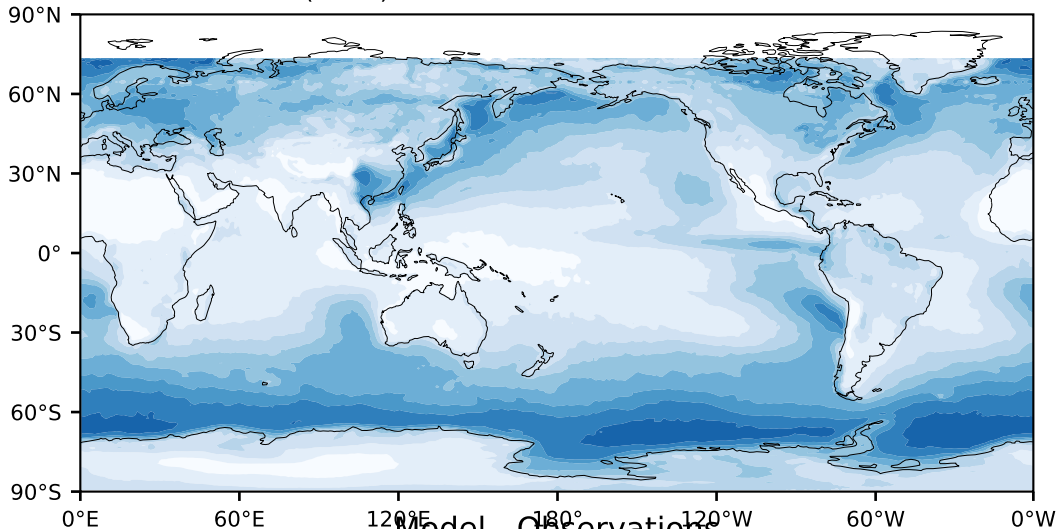

MODIS Simulator (None)

%

Max 90.05
Mean 28.03
Min 0.05

Model - Observations