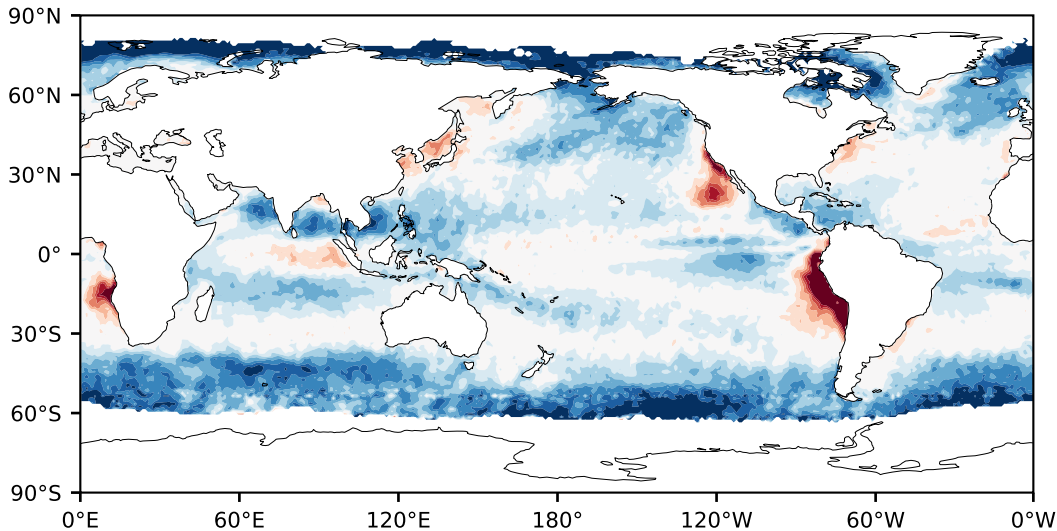

Model - Observations

Max 71.36
Mean 7.83
Min -83.57

RMSE 13.75
CORR 0.76