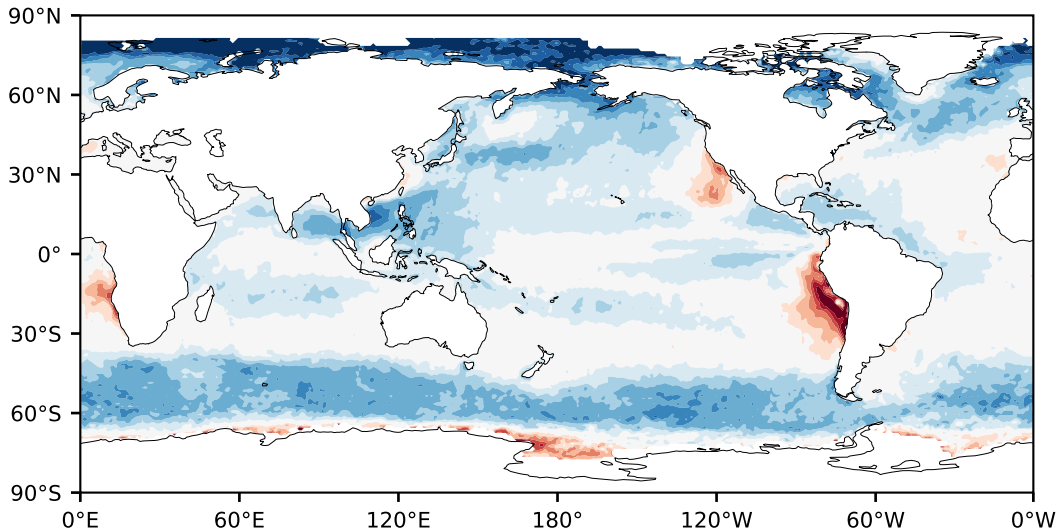

# Model - Observations

Max 61.44  
Mean 6.44  
Min -70.07

RMSE 10.58  
CORR 0.87