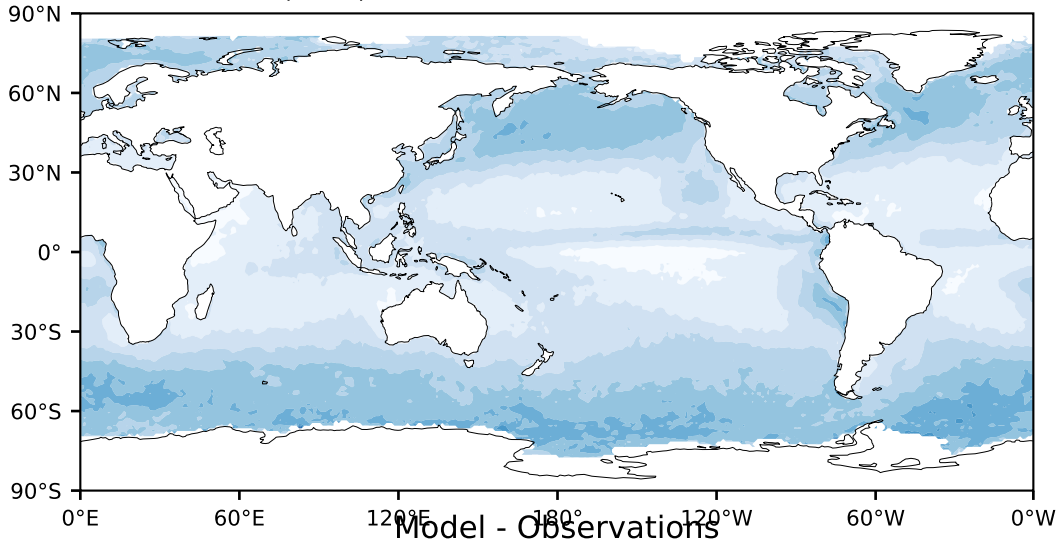

MISR Simulator (None)

%

Max 99.71
Mean 22.24
Min 0.00

95.0
85.0
75.0
65.0
55.0
45.0
35.0
25.0
15.0
5.0