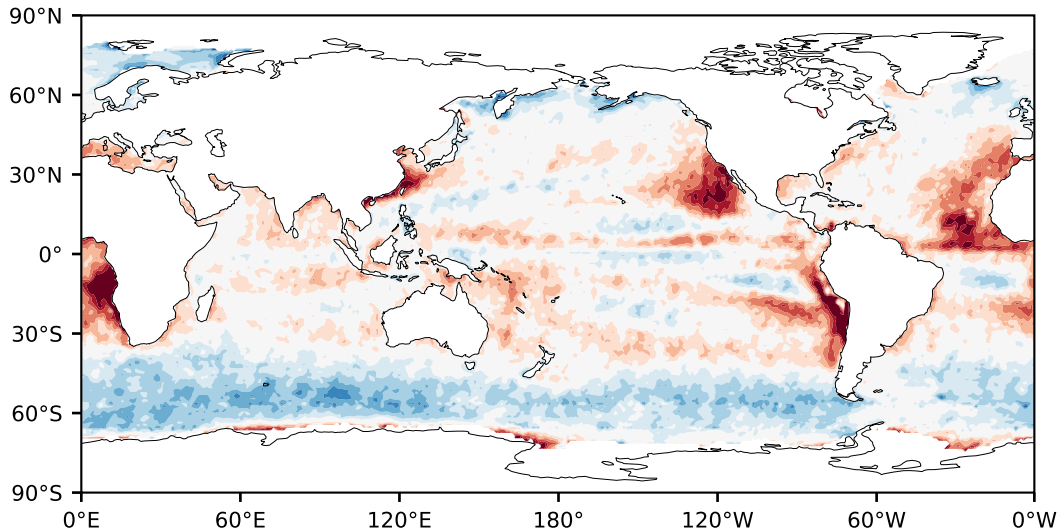

Model - Observations

Max 54.27
Mean -2.14
Min -74.95

RMSE 10.04
CORR 0.92