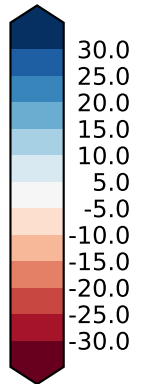

Model - Observations

Max 60.55
Mean -1.60
Min -78.65

RMSE 10.98
CORR 0.88