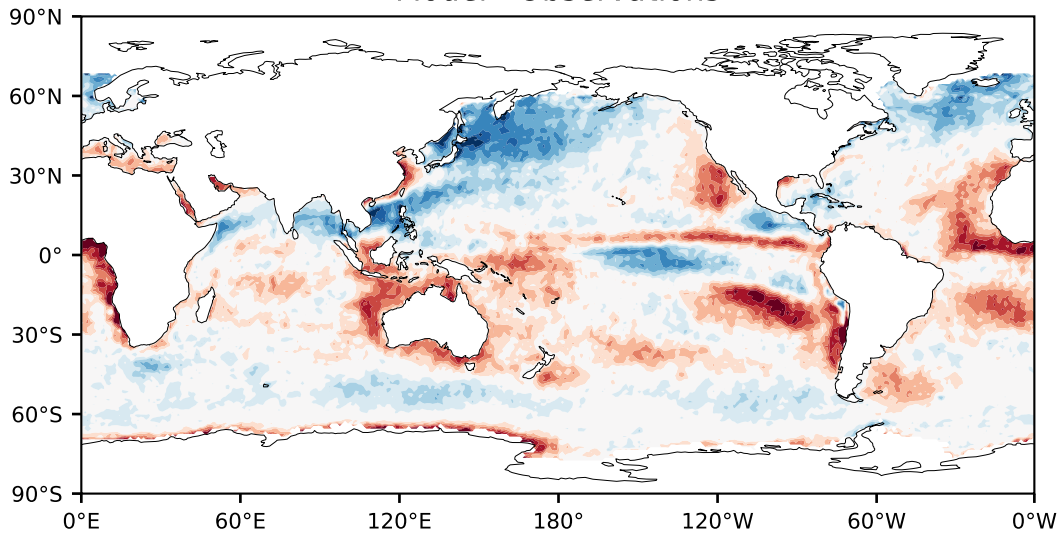

Model - Observations

Max 60.55
Mean -1.60
Min -78.65

RMSE 10.98
CORR 0.88