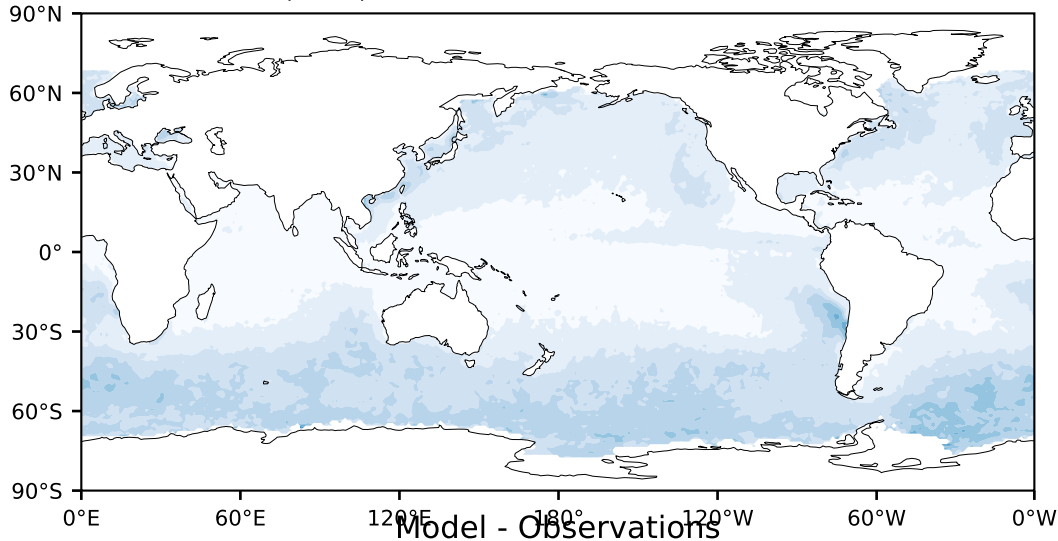

MISR Simulator (None)

%

Max 78.48
Mean 11.41
Min 0.00

95.0
85.0
75.0
65.0
55.0
45.0
35.0
25.0
15.0
5.0