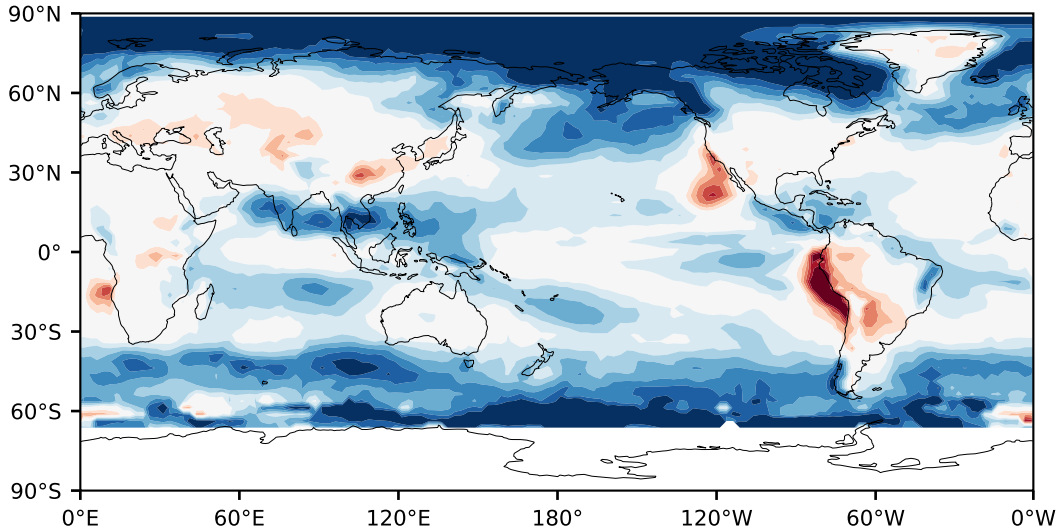

Model - Observations

Max 65.26
Mean 9.16
Min -51.73

RMSE 14.95
CORR 0.76