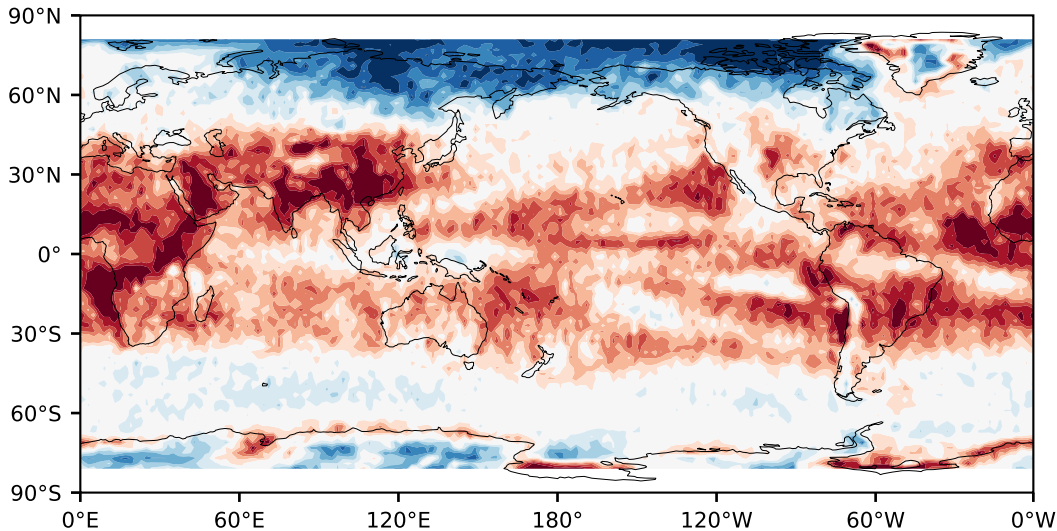

Model - Observations

Max 41.79
Mean -8.87
Min -51.64

RMSE 15.79
CORR 0.81