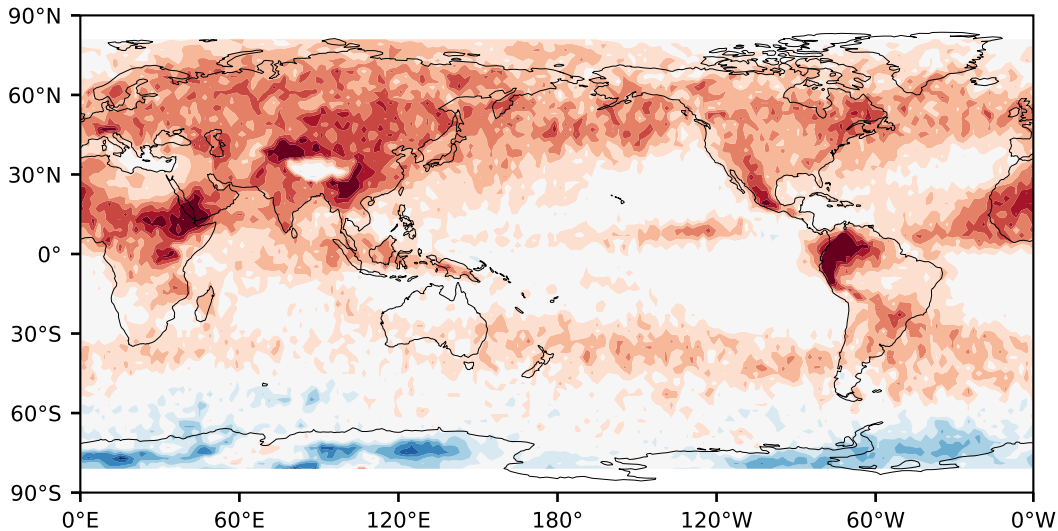

Model - Observations

Max 34.08
Mean -8.17
Min -64.10

RMSE 11.57
CORR 0.69