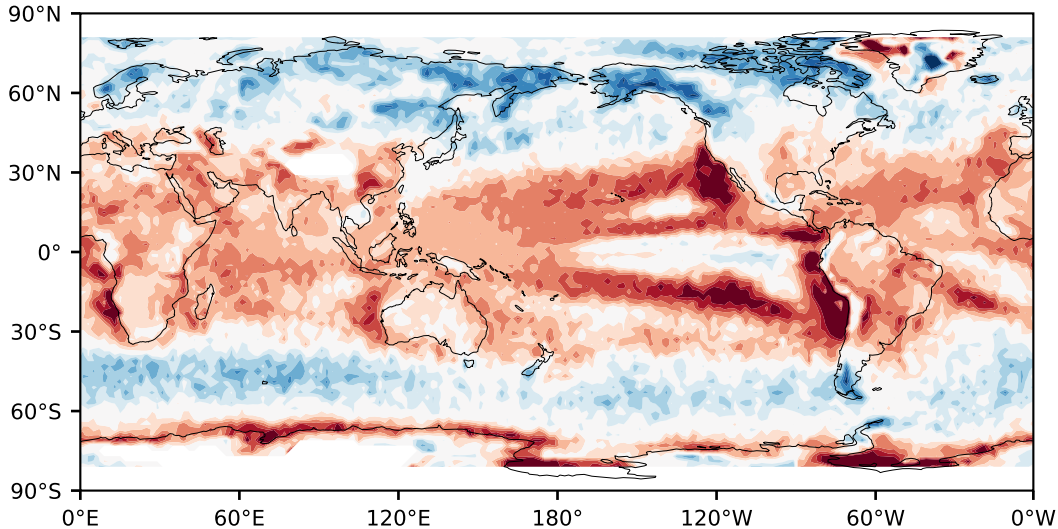

# Model - Observations

Max 45.24  
Mean -6.57  
Min -77.31

RMSE 13.37  
CORR 0.89