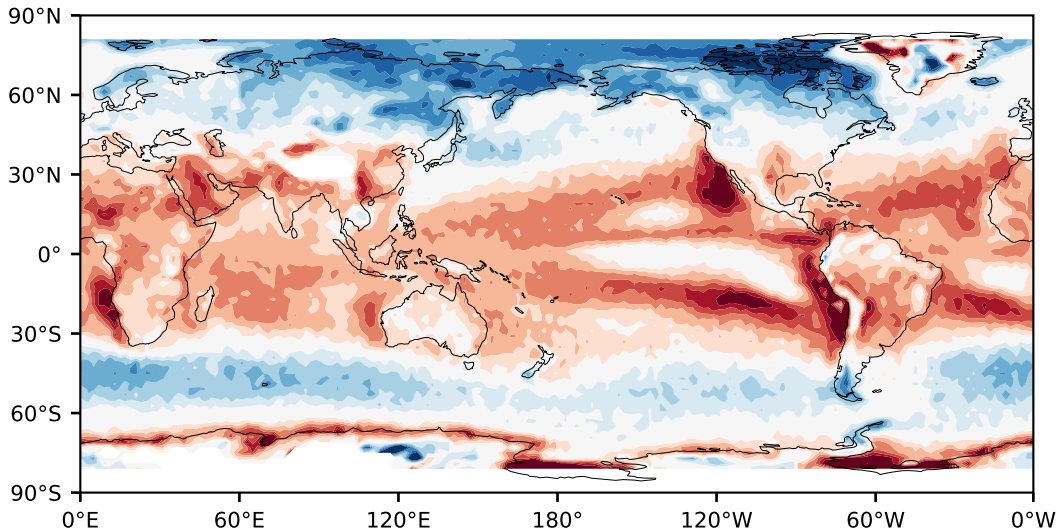

Model - Observations

Max 58.70
Mean -5.65
Min -67.02

RMSE 13.57
CORR 0.86