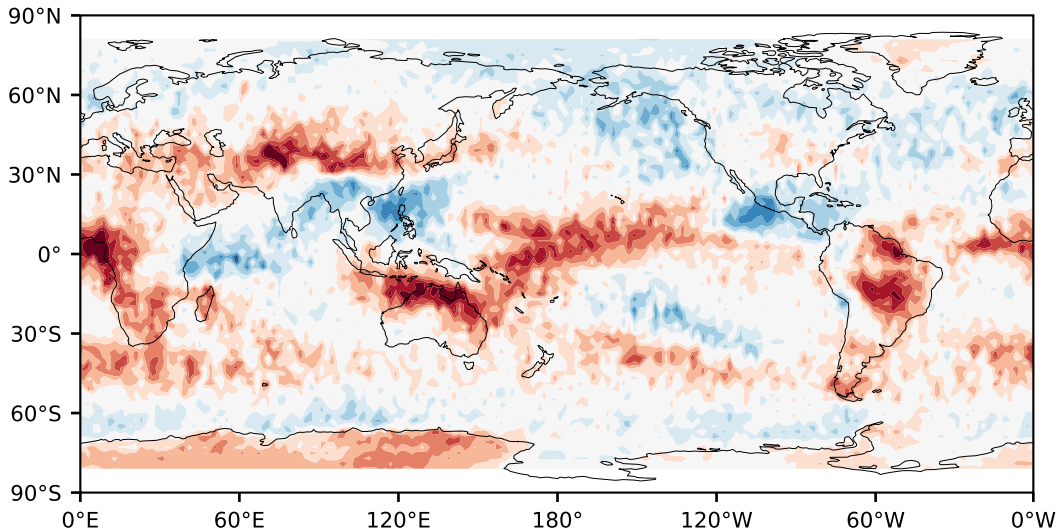

Model - Observations

Max 32.69
Mean -3.24
Min -43.55

RMSE 10.17
CORR 0.82