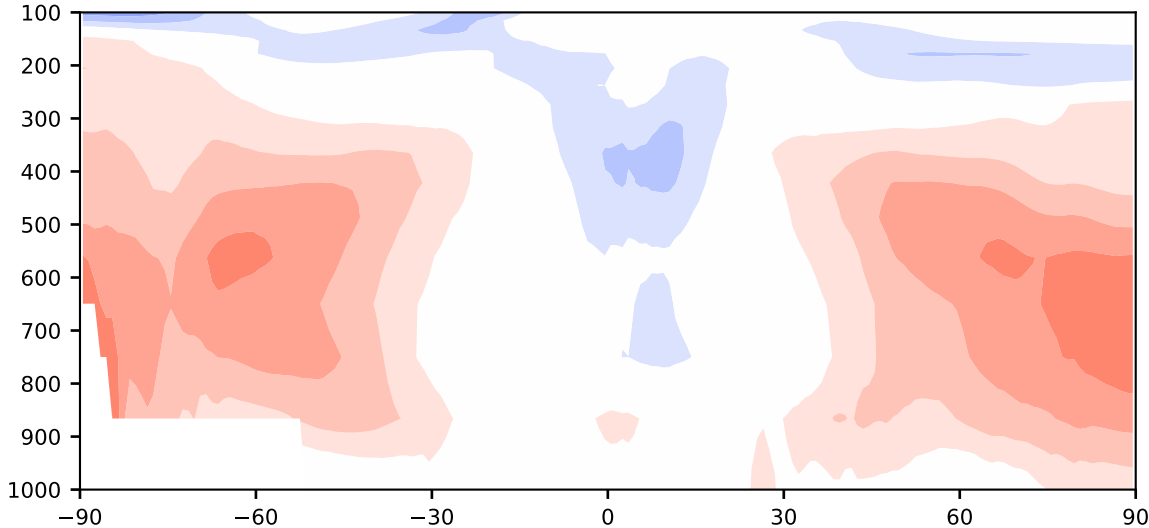

# Model - Observations

Max 30.45  
Mean 5.27  
Min -17.87

RMSE 7.36  
CORR 0.96