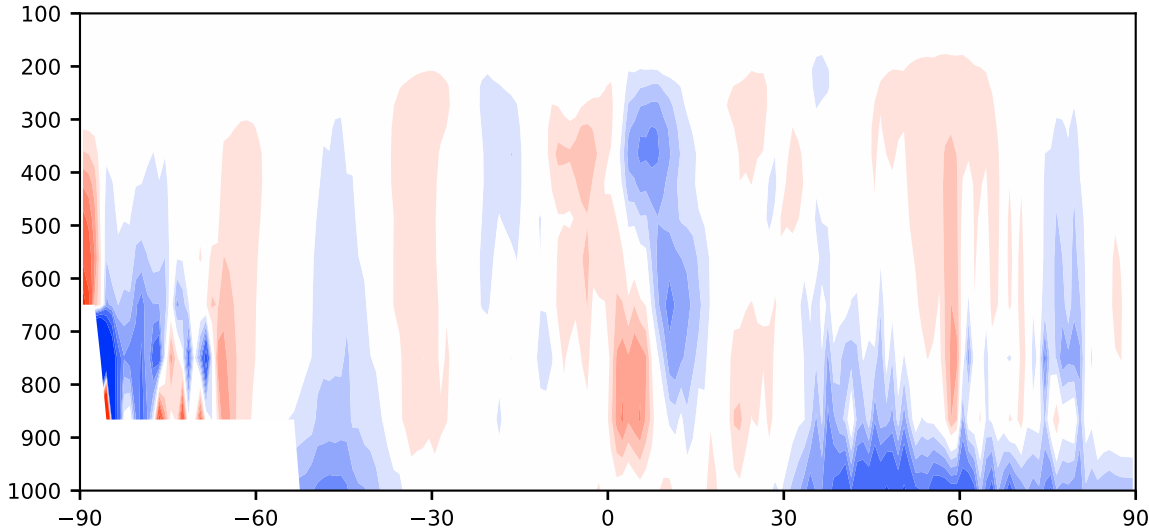

Model - Observations

Max 87.12
Mean -0.60
Min -91.88

RMSE 2.73
CORR 0.96