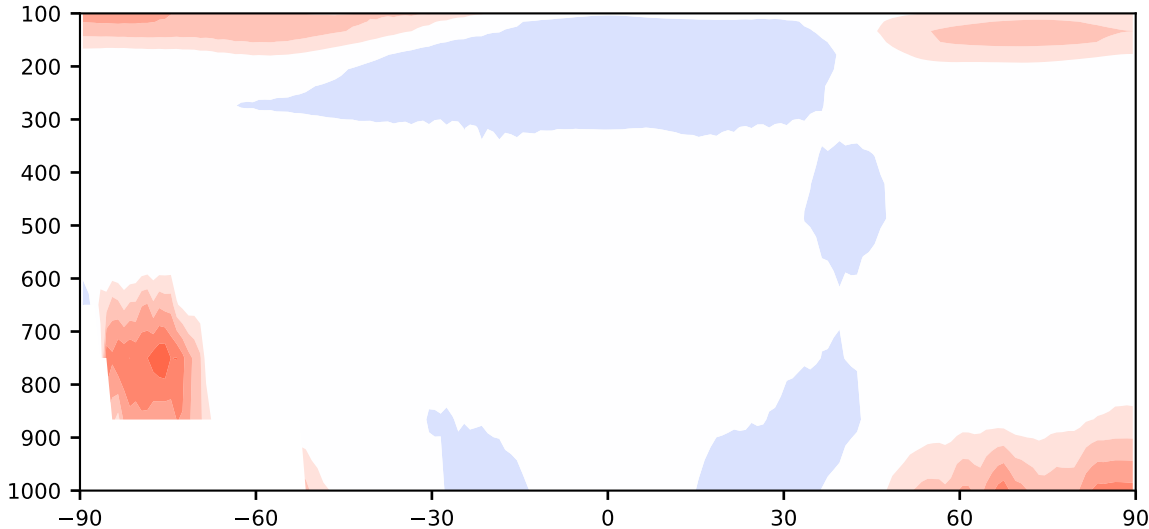

Model - Observations

Max 5.92
Mean -0.10
Min -2.13

RMSE 1.15
CORR 1.00