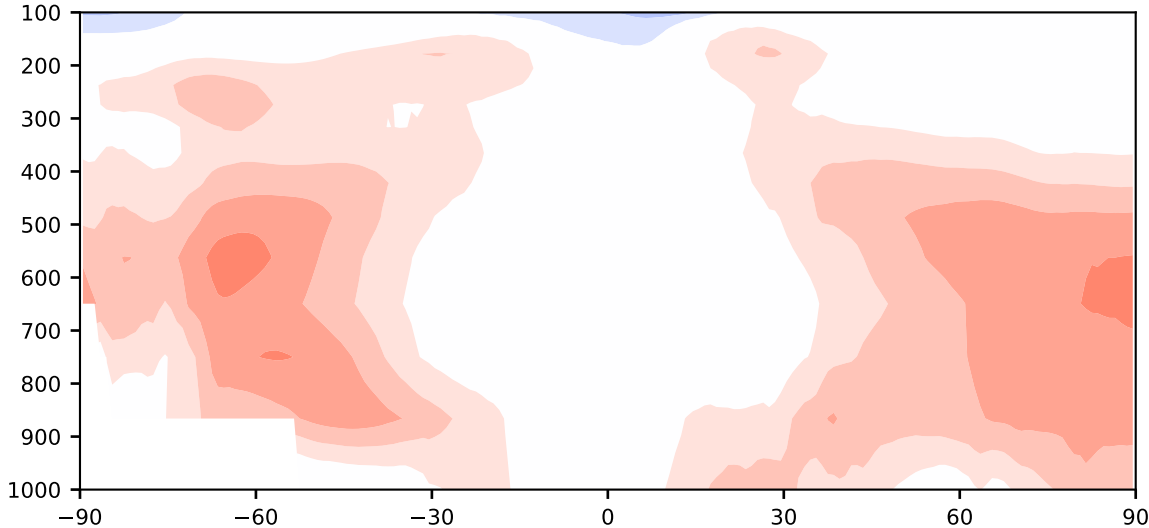

# Model - Observations

Max 22.06  
Mean 6.92  
Min -12.56

RMSE 7.15  
CORR 0.97