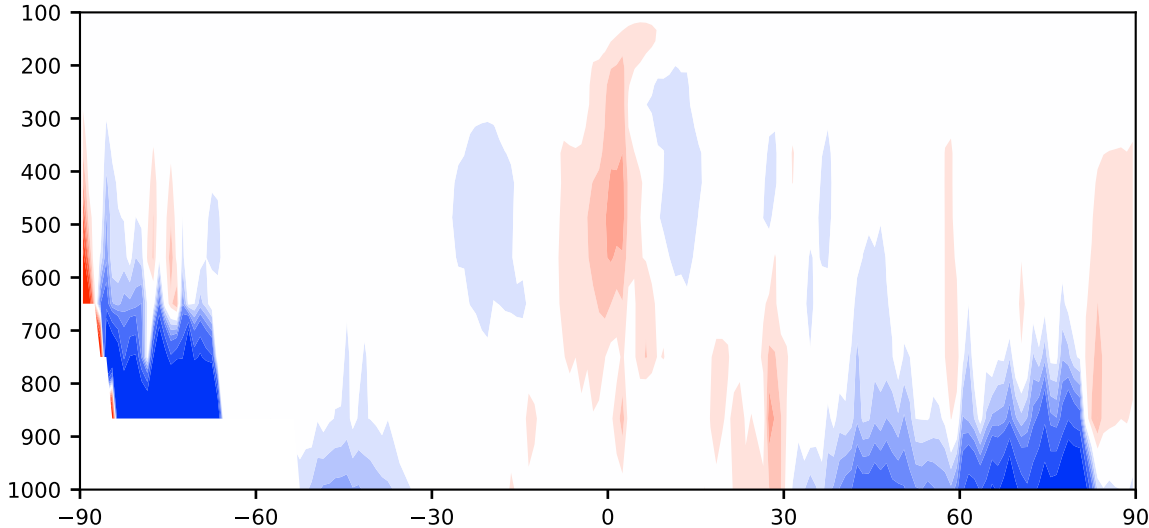

Model - Observations

Max 38.71
Mean -1.35
Min -87.97