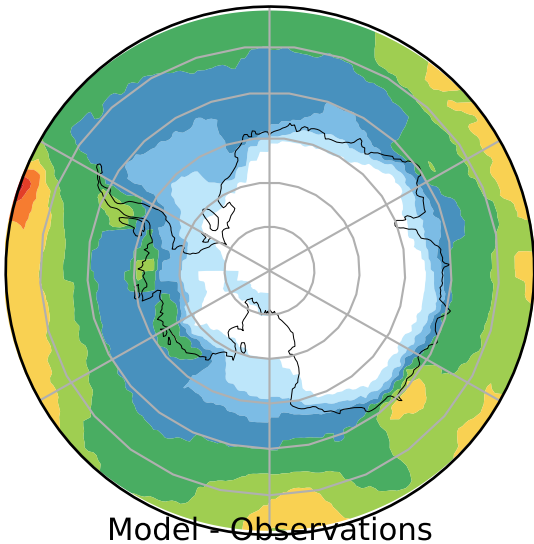

alpha21.clubb_tk1.amip (1981-2000)
mm/day

Max 4.88
Mean 1.75
Min 0.04

Model - Observations