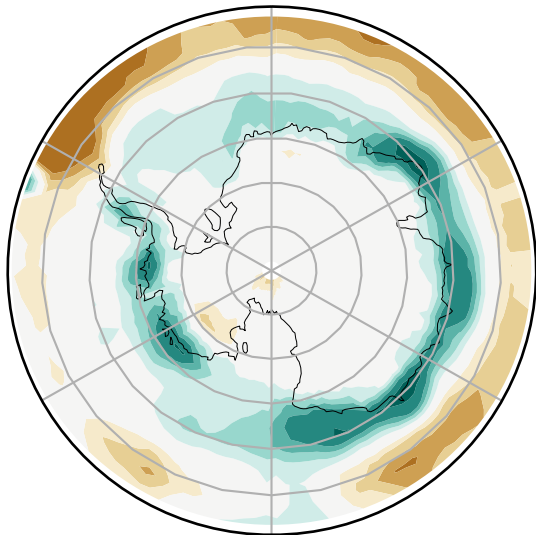

Model - Observations

Max 2.09
Mean 0.03
Min -1.44

RMSE 0.56
CORR 0.92