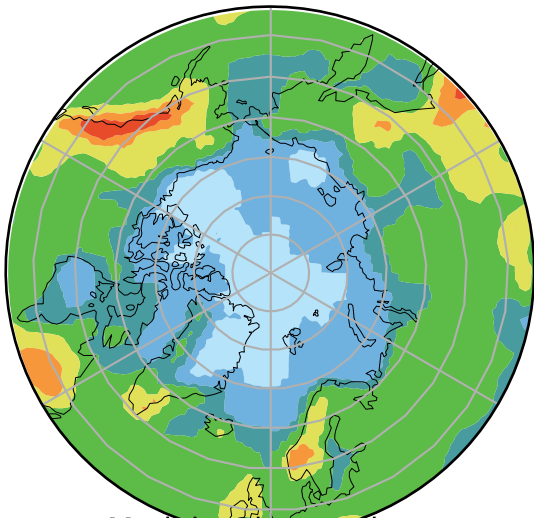

alpha21.clubb_tk1.amip (1981-2000)
mm/day

Max 6.36
Mean 2.14
Min 0.61

Model - Observations