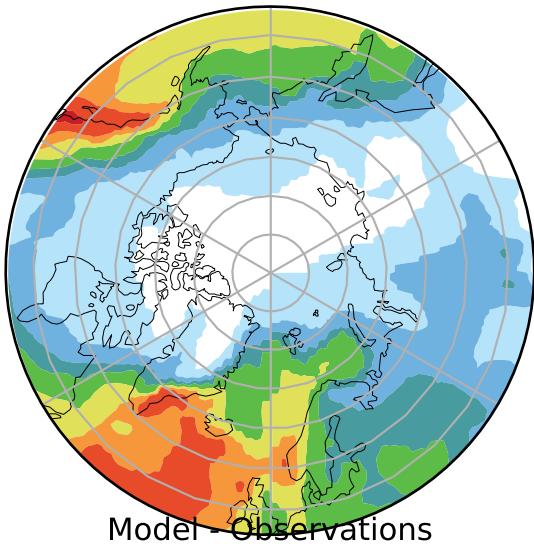

alpha21.clubb_tk1.amip (1981-2000)
mm/day

Max 9.07
Mean 1.77
Min 0.22

Model - Observations