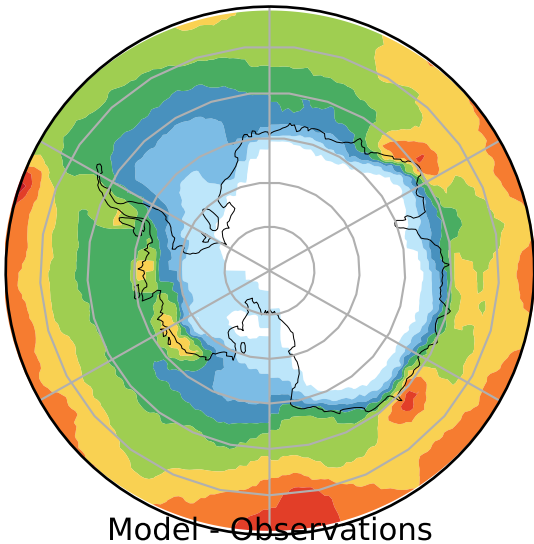

alpha21.clubb_tk1.amip (1981-2000)
mm/day

Max	5.03
Mean	2.15
Min	0.04

Model - Observations