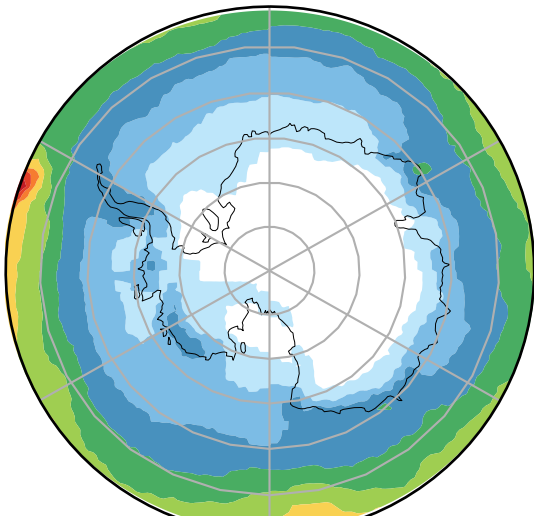

alpha21.clubb_tk1.amip (1981-2000)
mm/day

Max 5.30
Mean 1.44
Min 0.06

Model - Observations