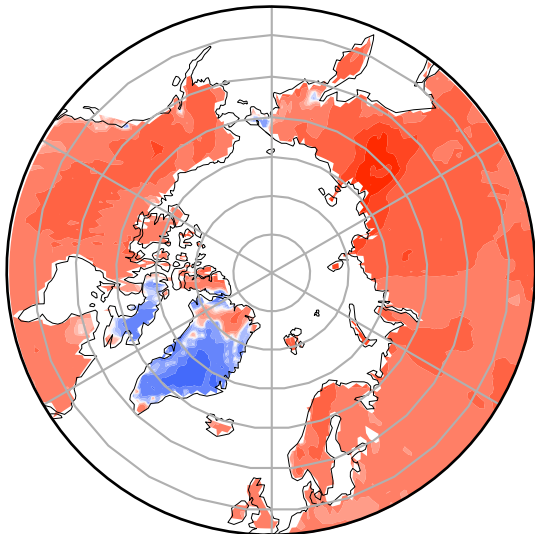

# Model - Observations

Max 18.82  
Mean 4.50  
Min -9.87

RMSE 5.68  
CORR 0.94