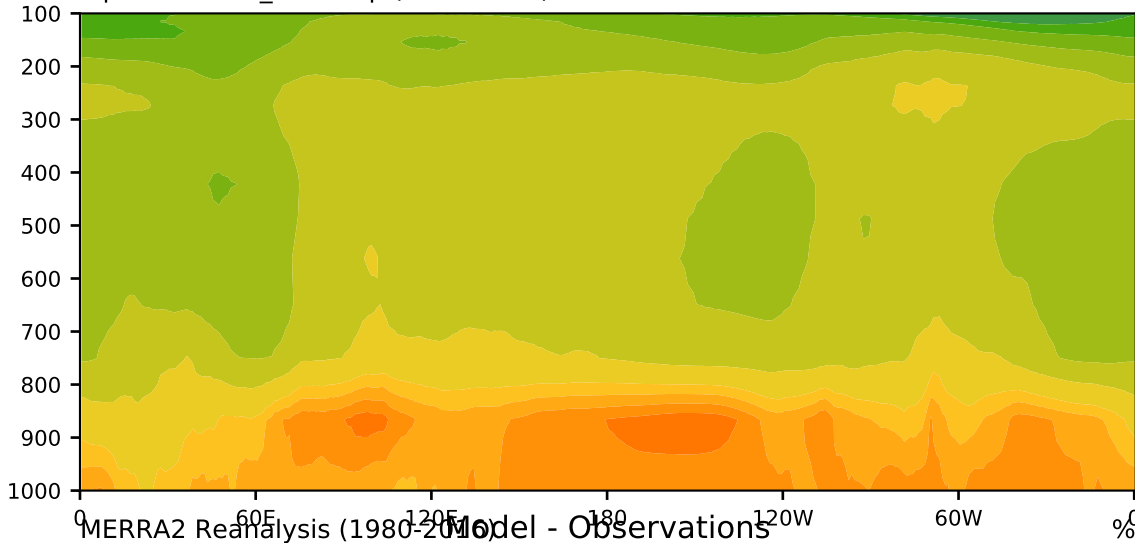

alpha21.clubb_tk1.amip (1981-2000)

%

Max 88.46
Mean 57.98
Min 19.94

95.0
90.0
85.0
80.0
75.0
70.0
60.0
50.0
40.0
30.0
25.0
20.0
15.0
10.0
5.0