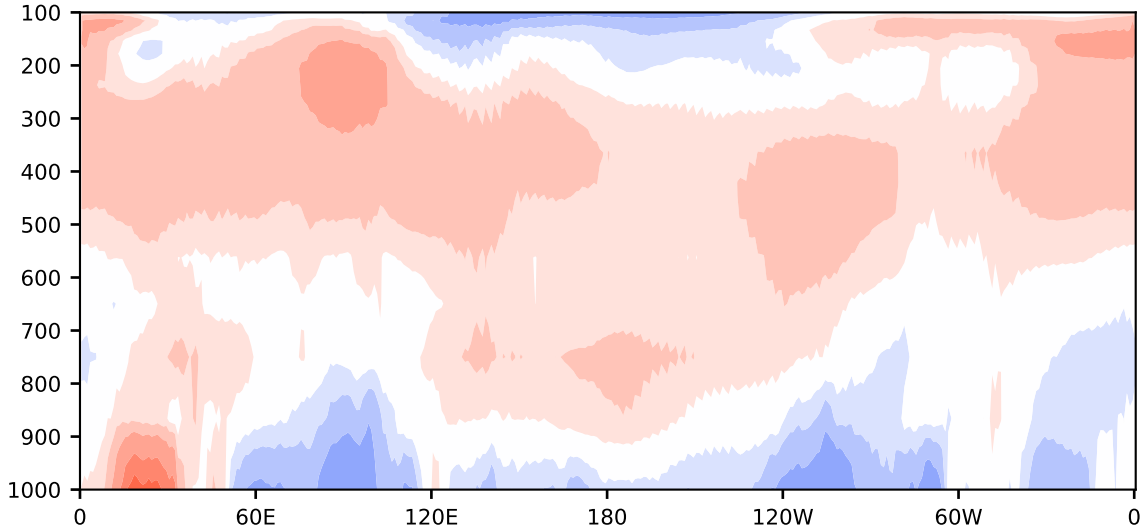

Model - Observations

Max 3.70
Mean 0.19
Min -1.99

RMSE 0.59
CORR 1.00