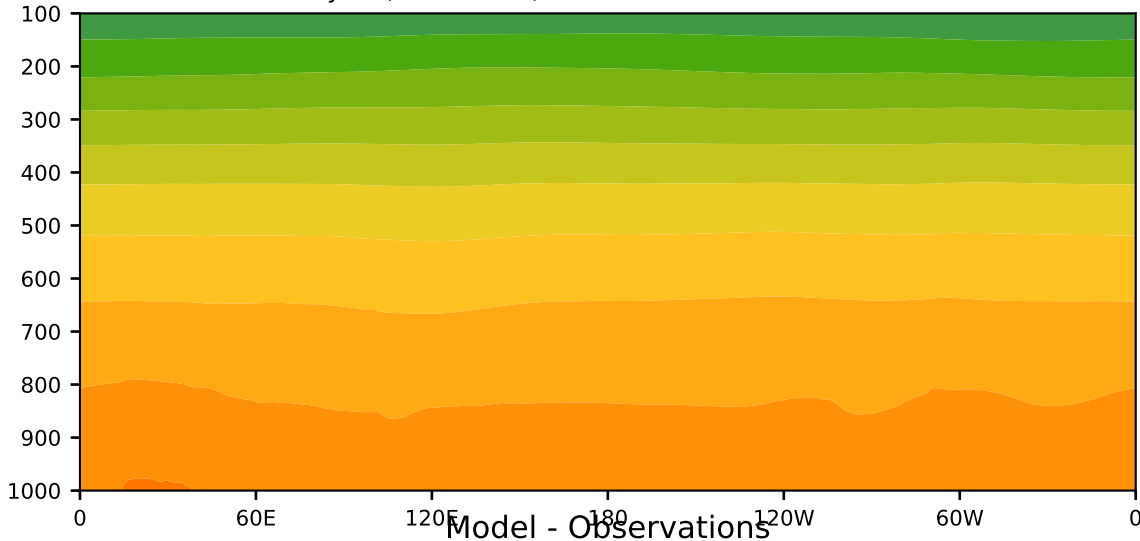

ERA-Interim Reanalysis (1979-2016)

K

Max 291.21
Mean 258.05
Min 203.35

300.0
295.0
290.0
280.0
270.0
260.0
250.0
240.0
230.0
220.0
210.0
200.0
190.0
185.0
180.0