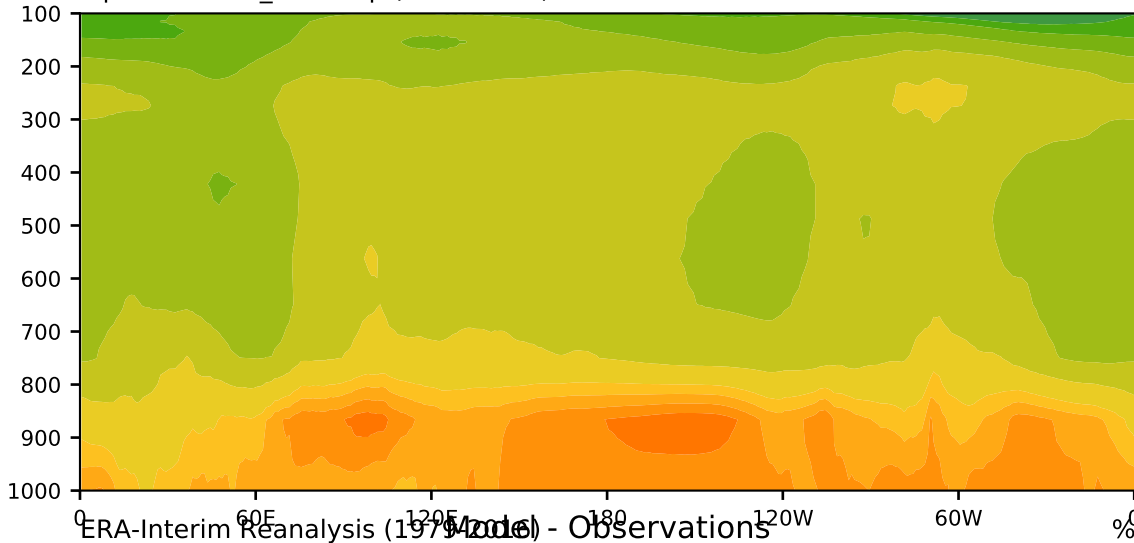

alpha21.clubb\_tk1.amip (1981-2000)

%

Max 88.46  
Mean 57.98  
Min 19.94

95.0  
90.0  
85.0  
80.0  
75.0  
70.0  
60.0  
50.0  
40.0  
30.0  
25.0  
20.0  
15.0  
10.0  
5.0