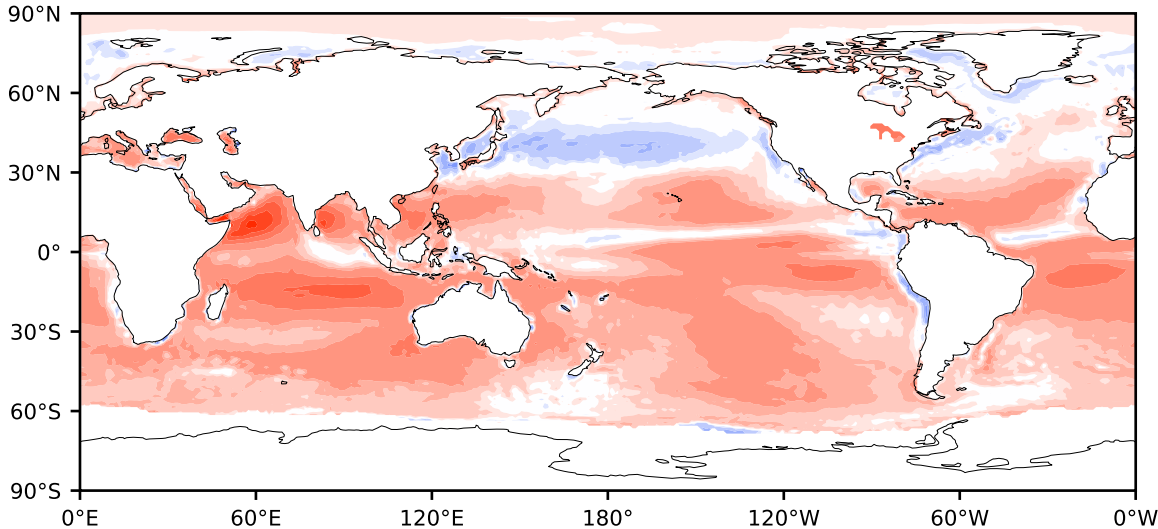

Model - Observations

Max 243.68
Mean 22.42
Min -145.31

RMSE 31.87
CORR 0.94