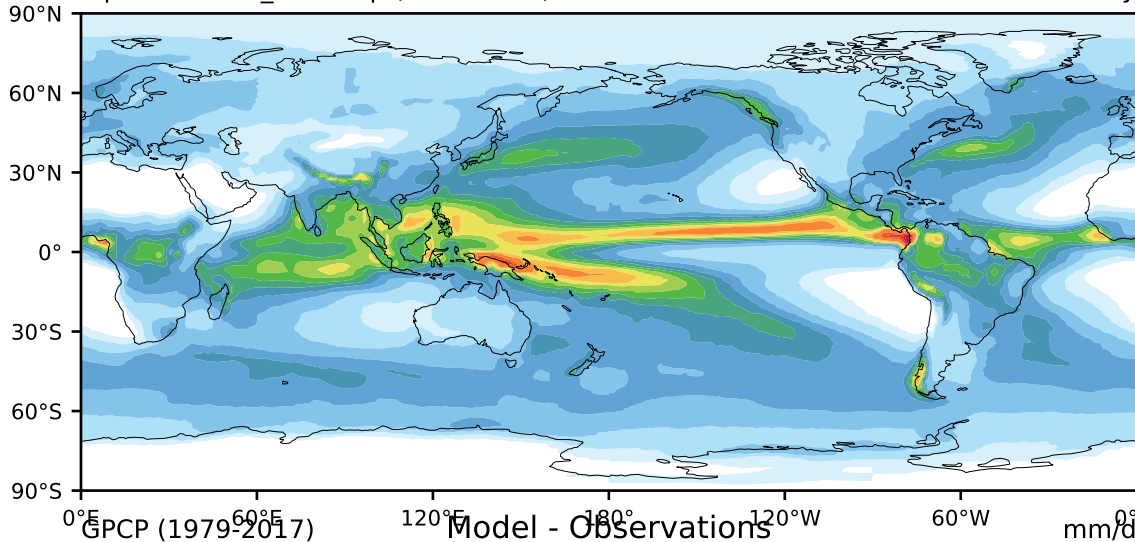

alpha21.clubb_tk1.amip (1981-2000)

mm/day

Max 16.27
Mean 3.16
Min 0.04

GPCP (1979-2017)

Model - Observations

mm/d