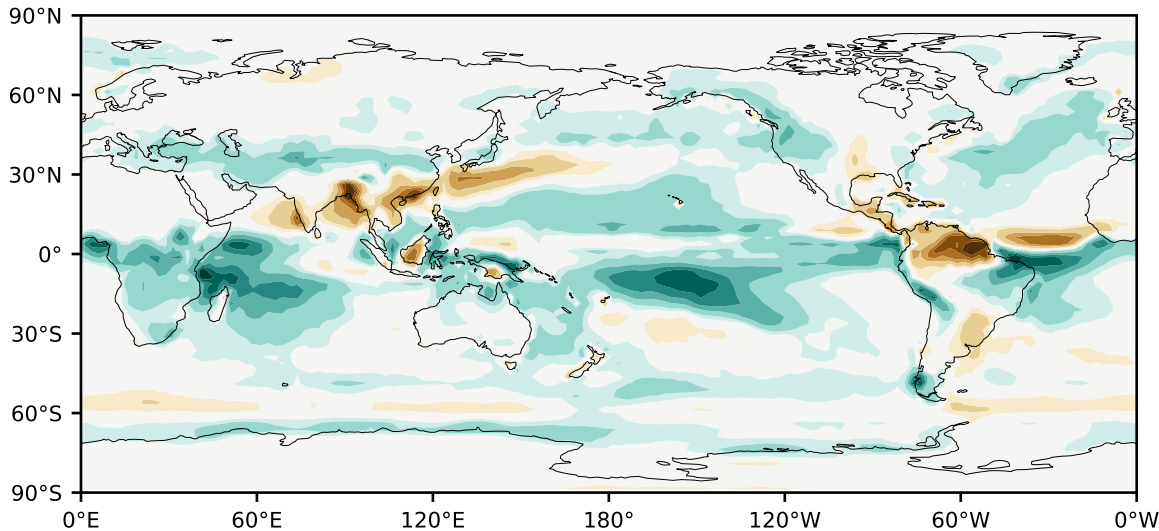

Model - Observations

Max 7.14
Mean 0.50
Min -6.91

RMSE 1.24
CORR 0.85