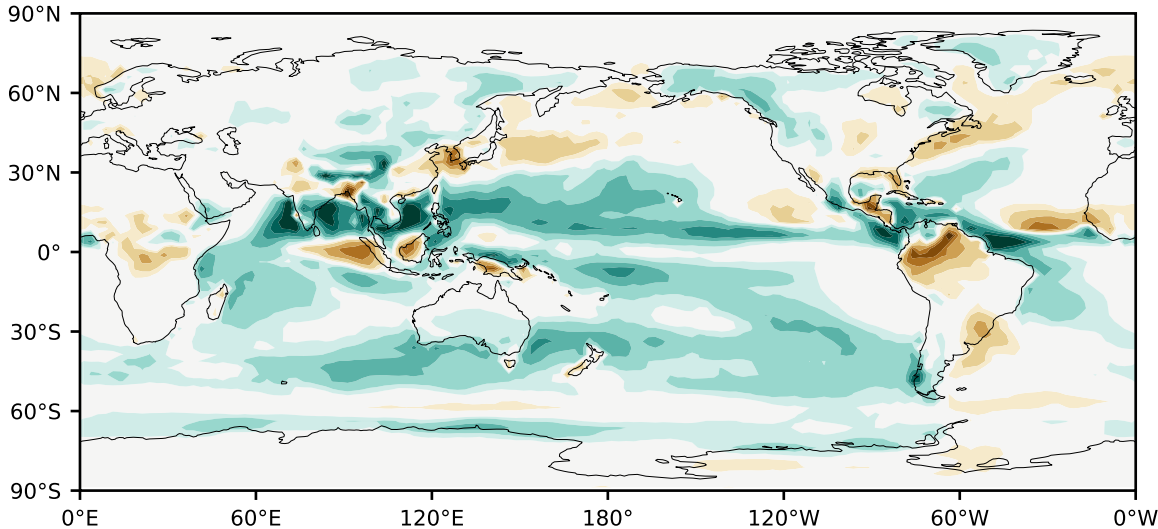

Model - Observations

Max 8.68
Mean 0.52
Min -7.54

RMSE 1.35
CORR 0.90