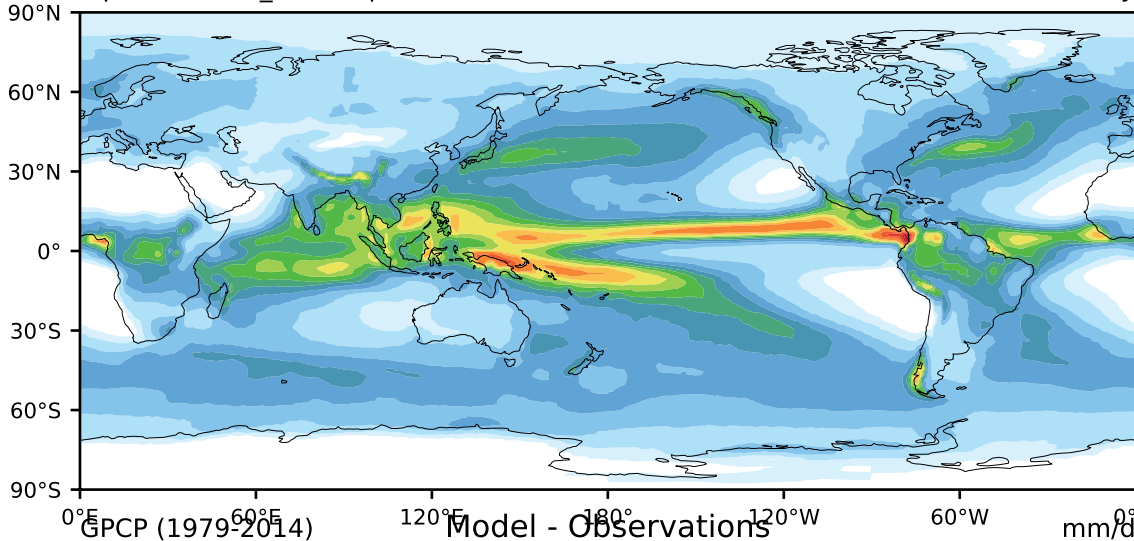

alpha21.clubb\_tk1.amip (1981-2000)

mm/day

Max 16.27  
Mean 3.16  
Min 0.04

GPCP (1979-2014)

Model - Observations

mm/d