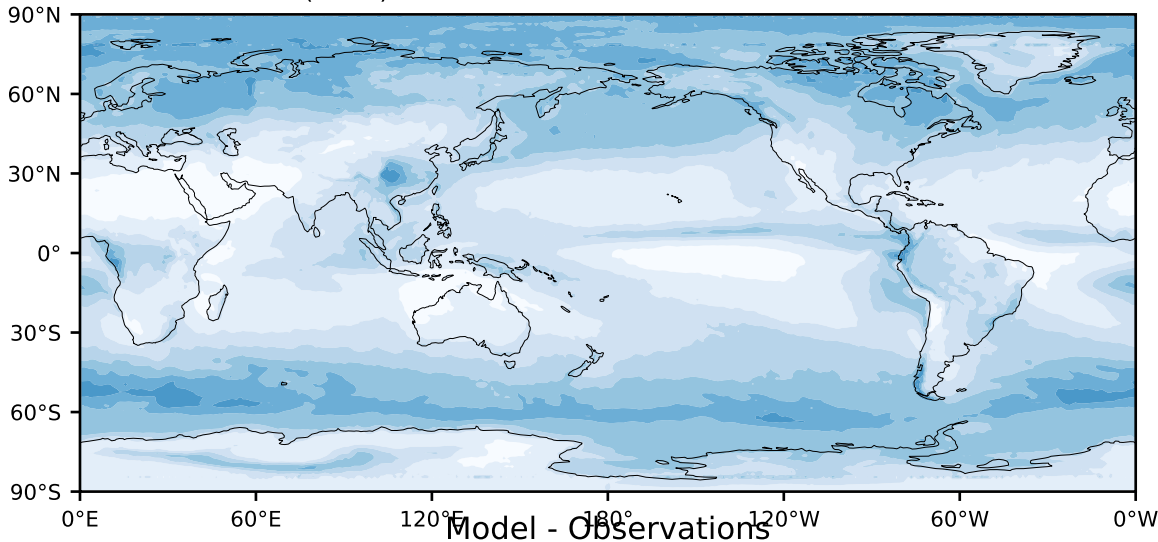

MODIS Simulator (None)

%

Max 75.46
Mean 23.87
Min 0.18

Model - Observations