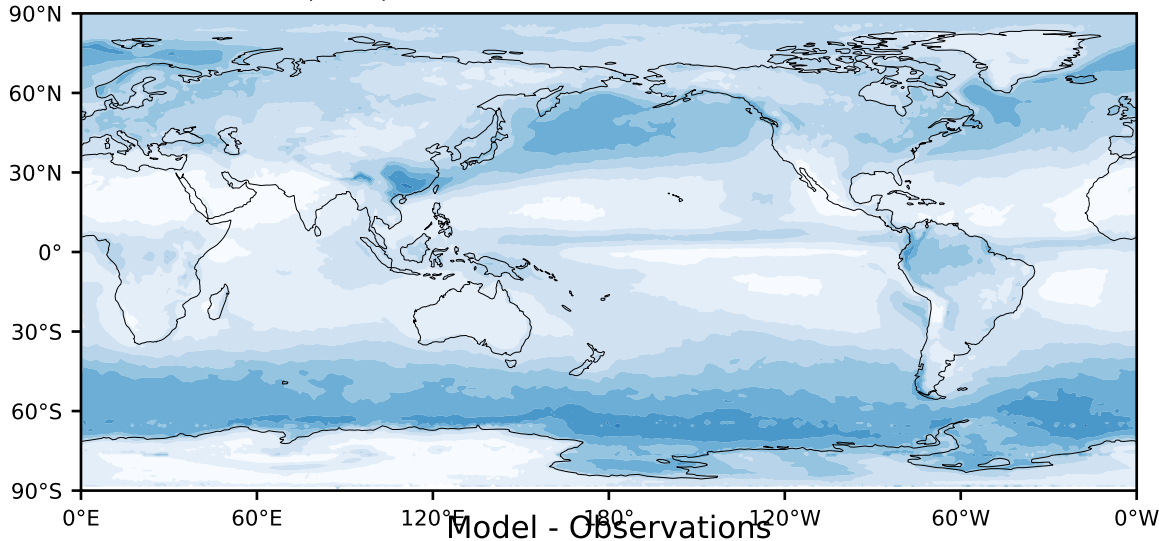

MODIS Simulator (None)

%

Max 84.77  
Mean 22.83  
Min 0.31

95.0  
85.0  
75.0  
65.0  
55.0  
45.0  
35.0  
25.0  
15.0  
5.0

Model - Observations