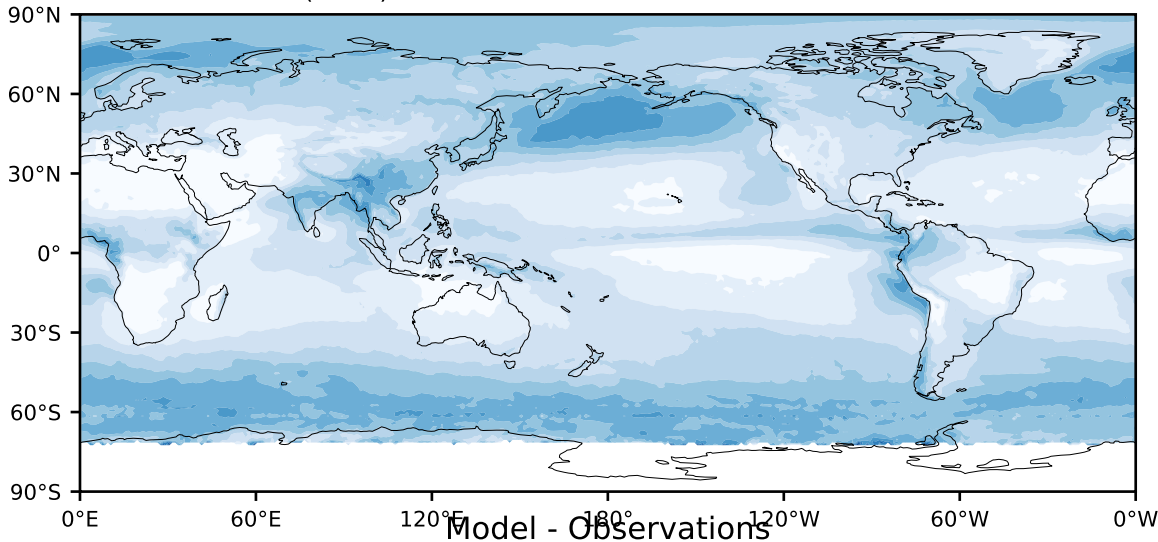

MODIS Simulator (None)

%

Max 100.00
Mean 23.40
Min 0.00

95.0
85.0
75.0
65.0
55.0
45.0
35.0
25.0
15.0
5.0