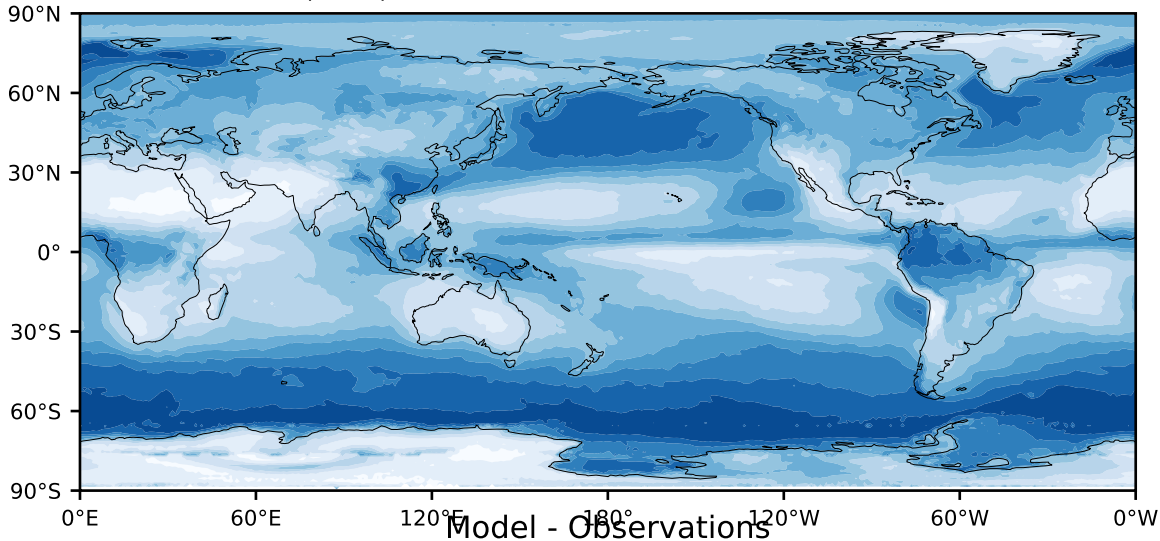

MODIS Simulator (None)

%

Max 95.67
Mean 46.90
Min 1.25

Model - Observations