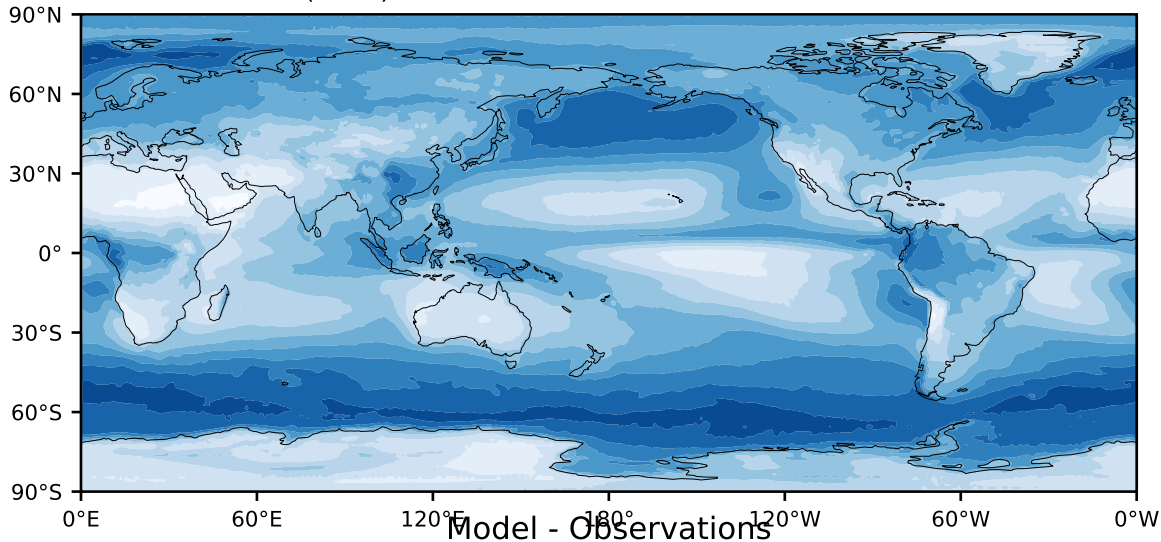

MODIS Simulator (None)

%

Max 90.88
Mean 48.13
Min 2.20

Model - Observations