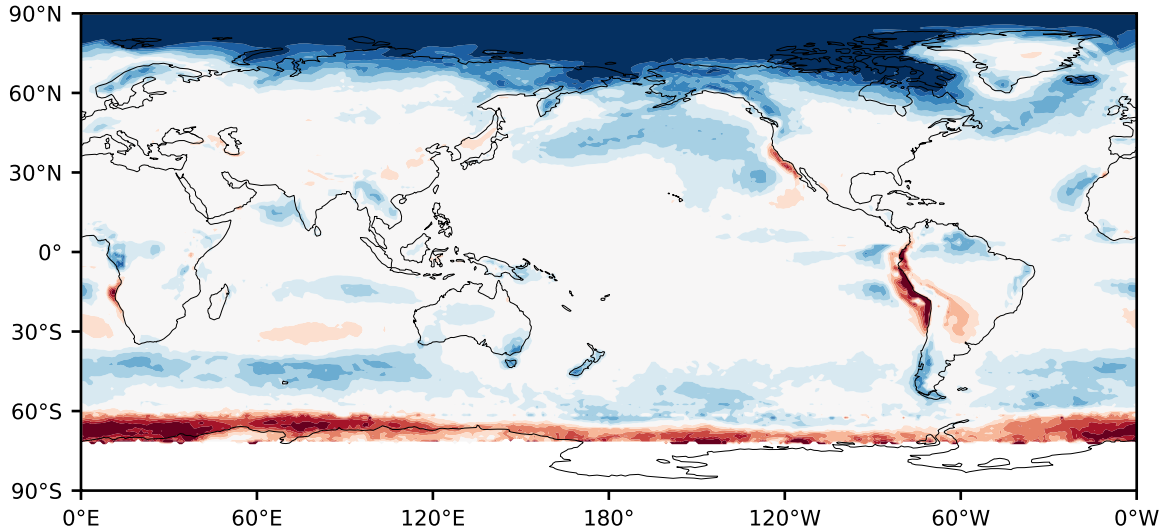

Model - Observations

Max 54.46
Mean 3.21
Min -100.00

RMSE 9.35
CORR 0.82